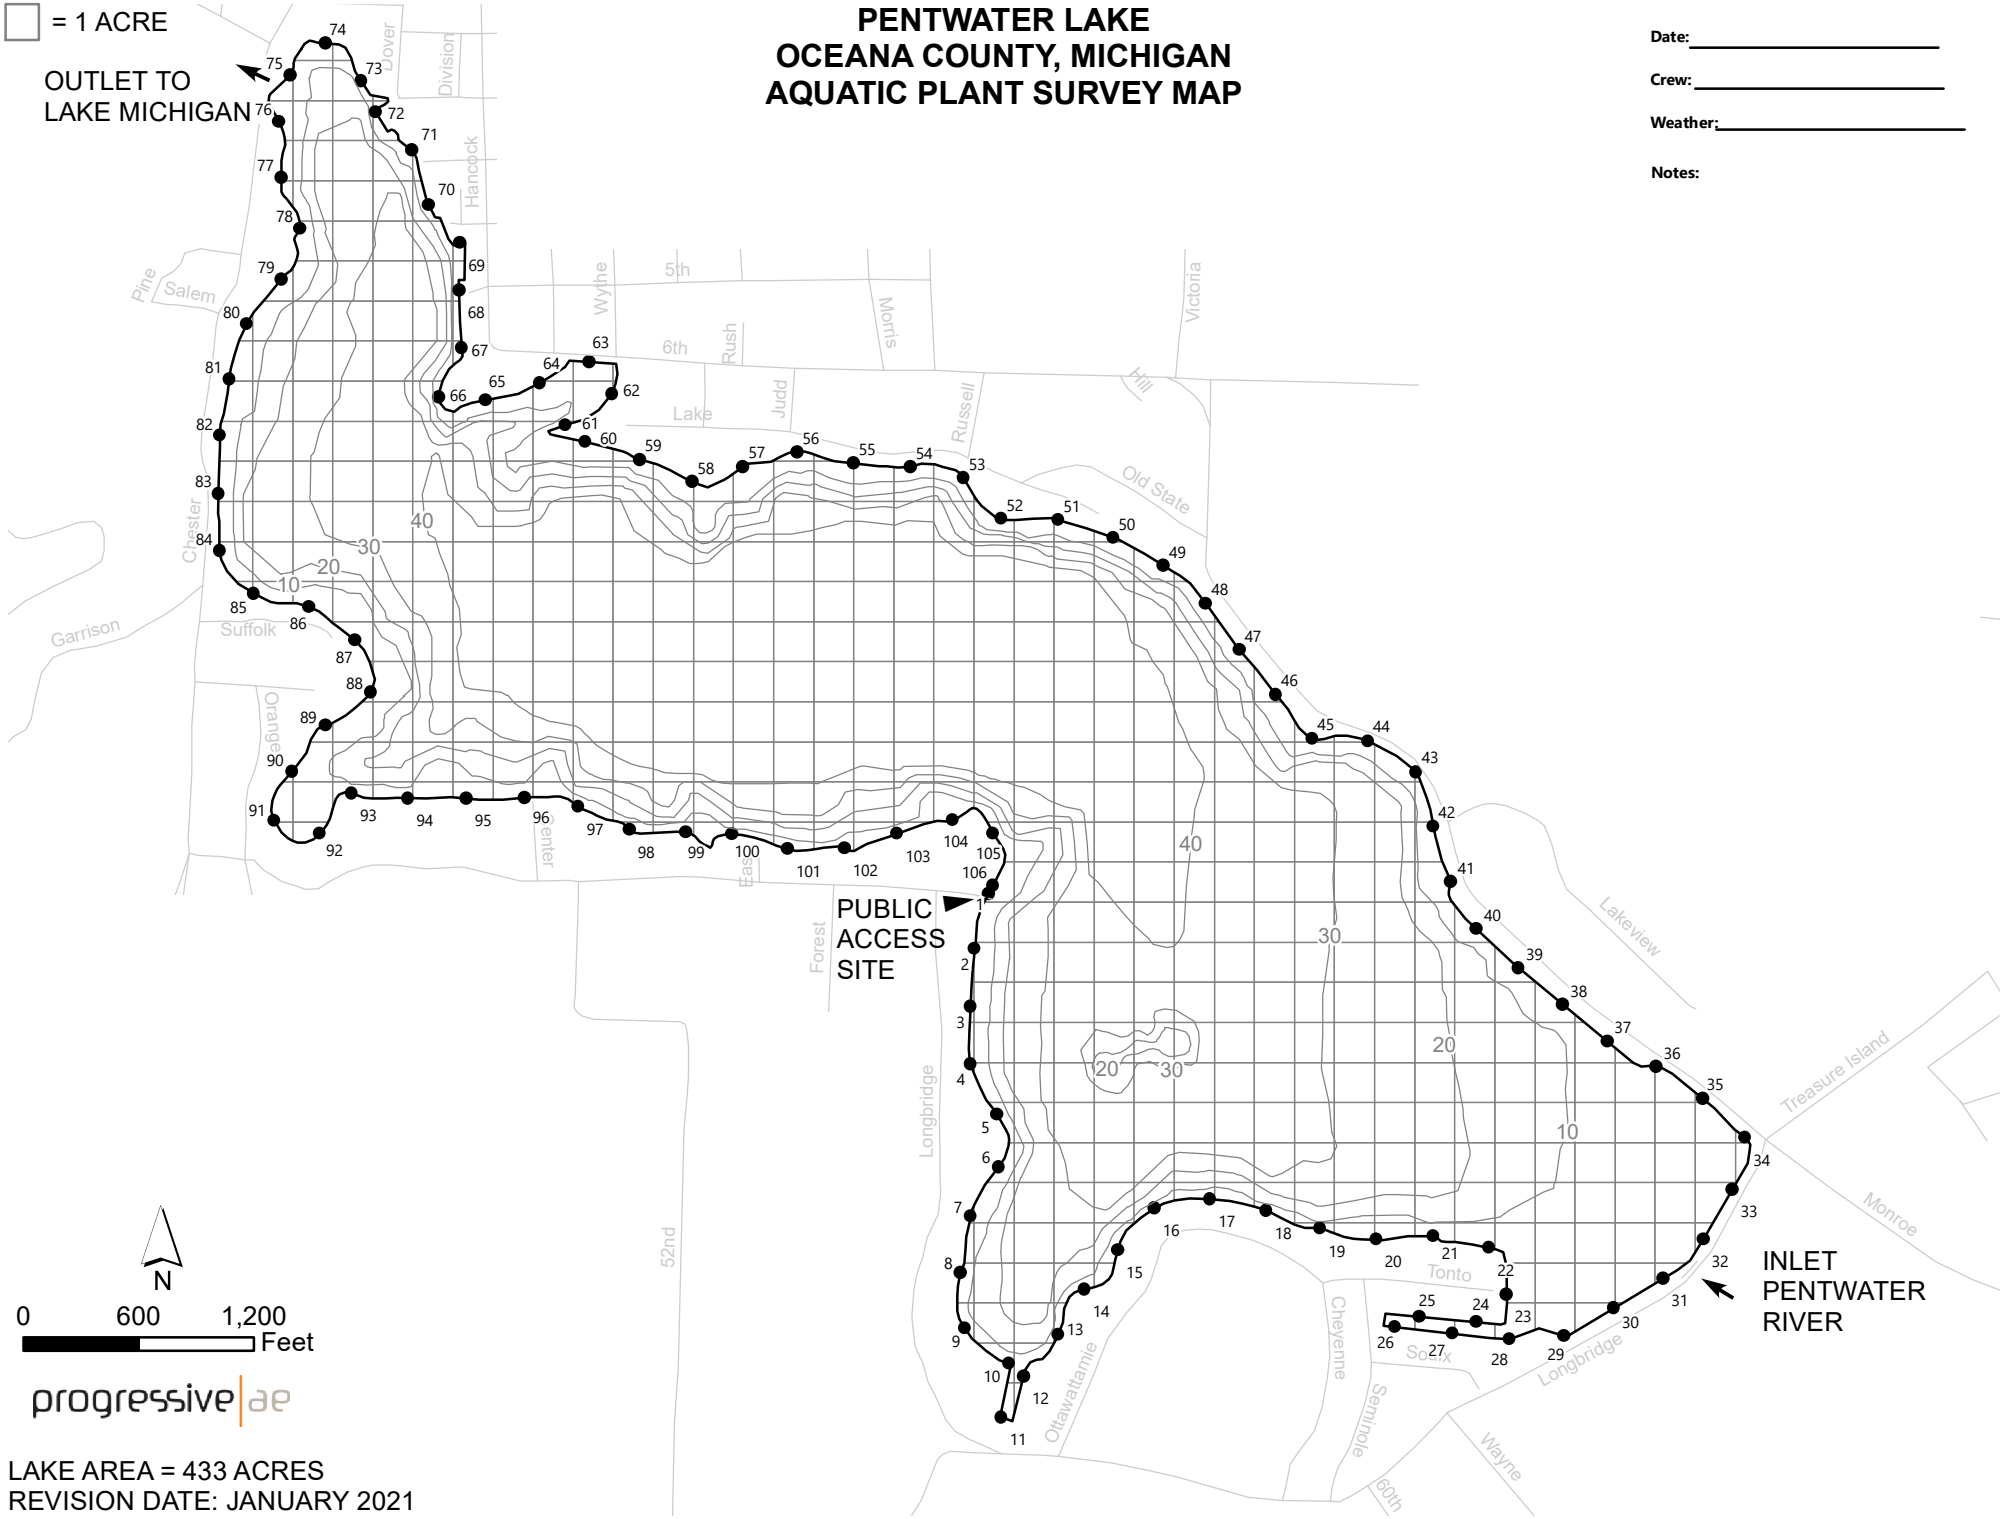

□ = 1 ACRE

OUTLET TO LAKE MICHIGAN

PENTWATER LAKE OCEANA COUNTY, MICHIGAN AQUATIC PLANT SURVEY MAP

Date: _____

Crew: _____

Weather: _____

Notes:

0 600 1,200 Feet

progressive|ae

LAKE AREA = 433 ACRES
REVISION DATE: JANUARY 2021